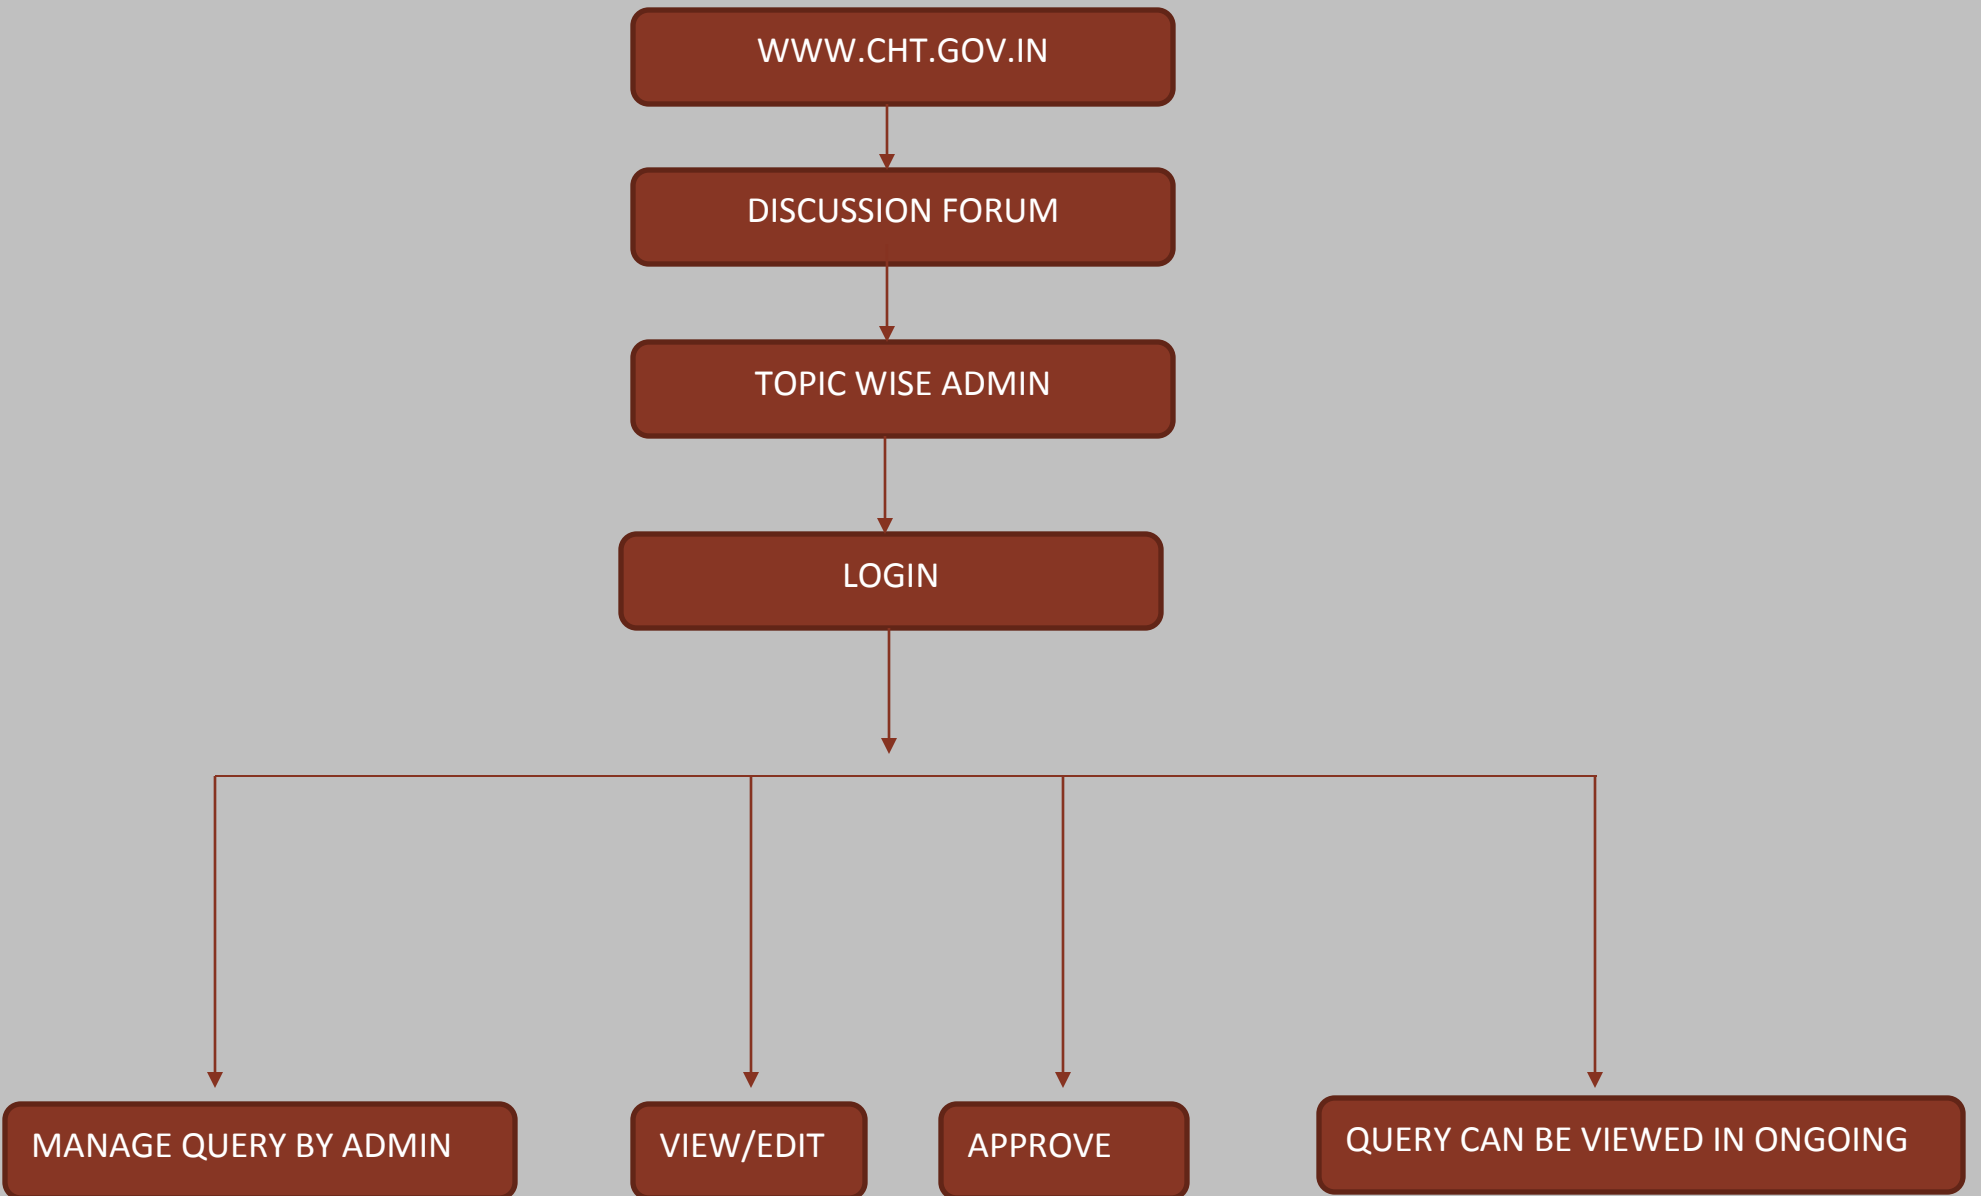

SEND QUERY TO COORDINATOR

COORDINATOR HELP

WWW.CHT.GOV.IN

DISCUSSION FORUM

LOGIN

MANAGE QUERY BY COORDINATOR

SEND TO CHT ADMIN

ADMIN HELP

WWW.CHT.GOV.IN

DISCUSSION FORUM

TOPIC WISE ADMIN

LOGIN

MANAGE QUERY BY ADMIN

VIEW/EDIT

APPROVE

QUERY CAN BE VIEWED IN ONGOING